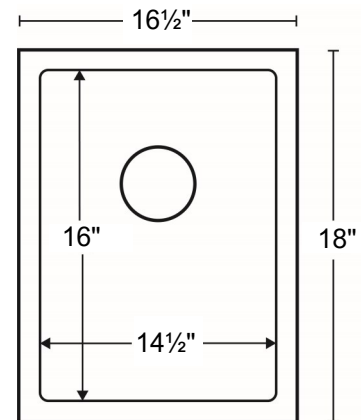

Series:	Select Series
Material:	16 Gauge, Type 304 stainless steel
Installation Type:	Undermount
Configuration / Style:	Single bowl
Finish:	Soft satin brushed finish
Overall dimensions:	16-1/2" x 18"
Inside dimensions:	14-1/2" x 16" x 9"
Drain size:	3-1/2"
Min. cabinet size:	18"
Template included:	Yes
Clips included:	Yes
Accessories included:	Bottom grid and basket strainer

- Stainless steel basket strainer [L-2]
- Stainless steel disposal flange [L-2DF]

We reserve the right to update product specifications without notice. Please visit karran.com for the most current specification sheets. All dimensions are accurate to 1/4". REV 05-2022