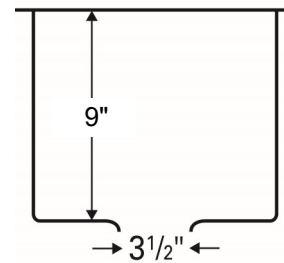

Series:	Select Series
Material:	16 Gauge, Type 304 stainless steel
Installation Type:	Undermount
Configuration / Style:	Single bowl
Finish:	Soft satin brushed finish
Overall dimensions:	16-1/2" x 18"
Inside dimensions:	14-1/2" x 16" x 9"
Drain size:	3-1/2"
Min. cabinet size:	18"
Template included:	Yes
Clips included:	Yes
Accessories included:	Bottom grid and basket strainer